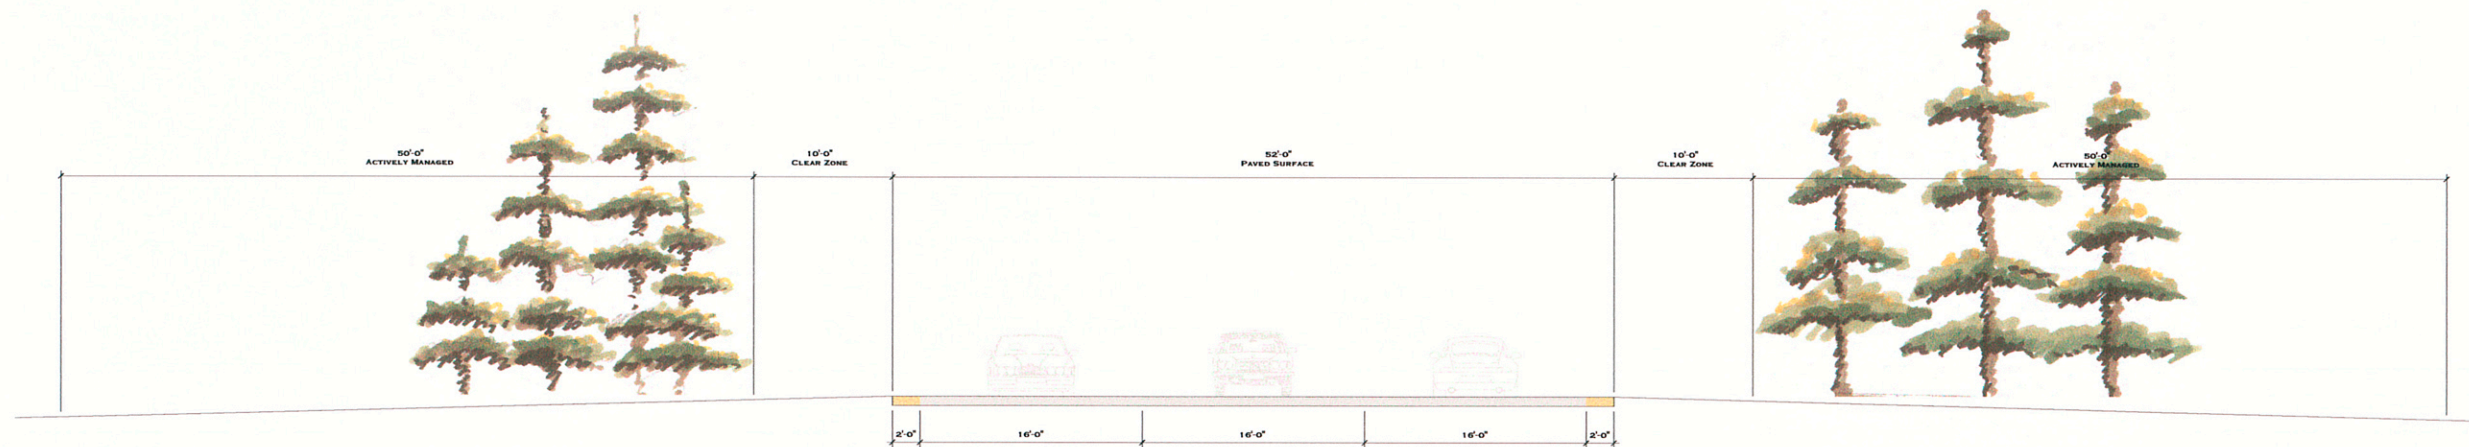

THREE LANE HIGHWAY

ESPIRITULOCCI
The Spirit of the Place
2775 East International Road Phone: 480.481.9180
Suite 477, Paradise, AZ 85225 Fax: 480.481.9180
www.espiritulocci.com