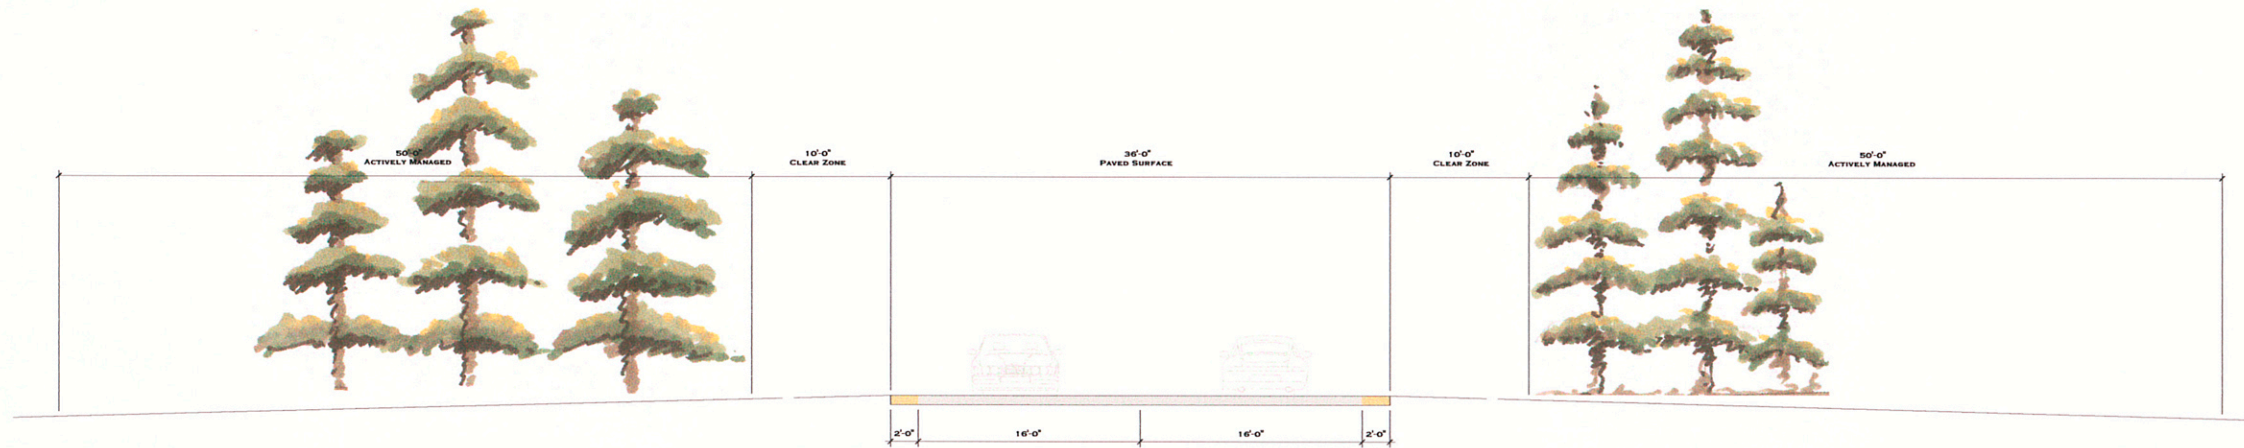

TWO LANE HIGHWAY