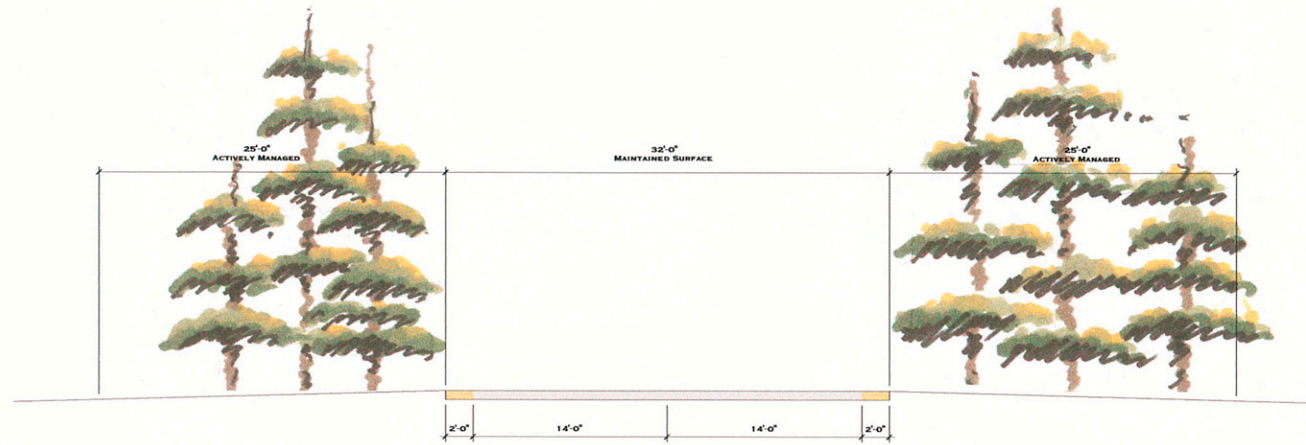

Rodeo-Chediski Fire

Proposed Road Sections

TWO LANE ACCESS ROAD