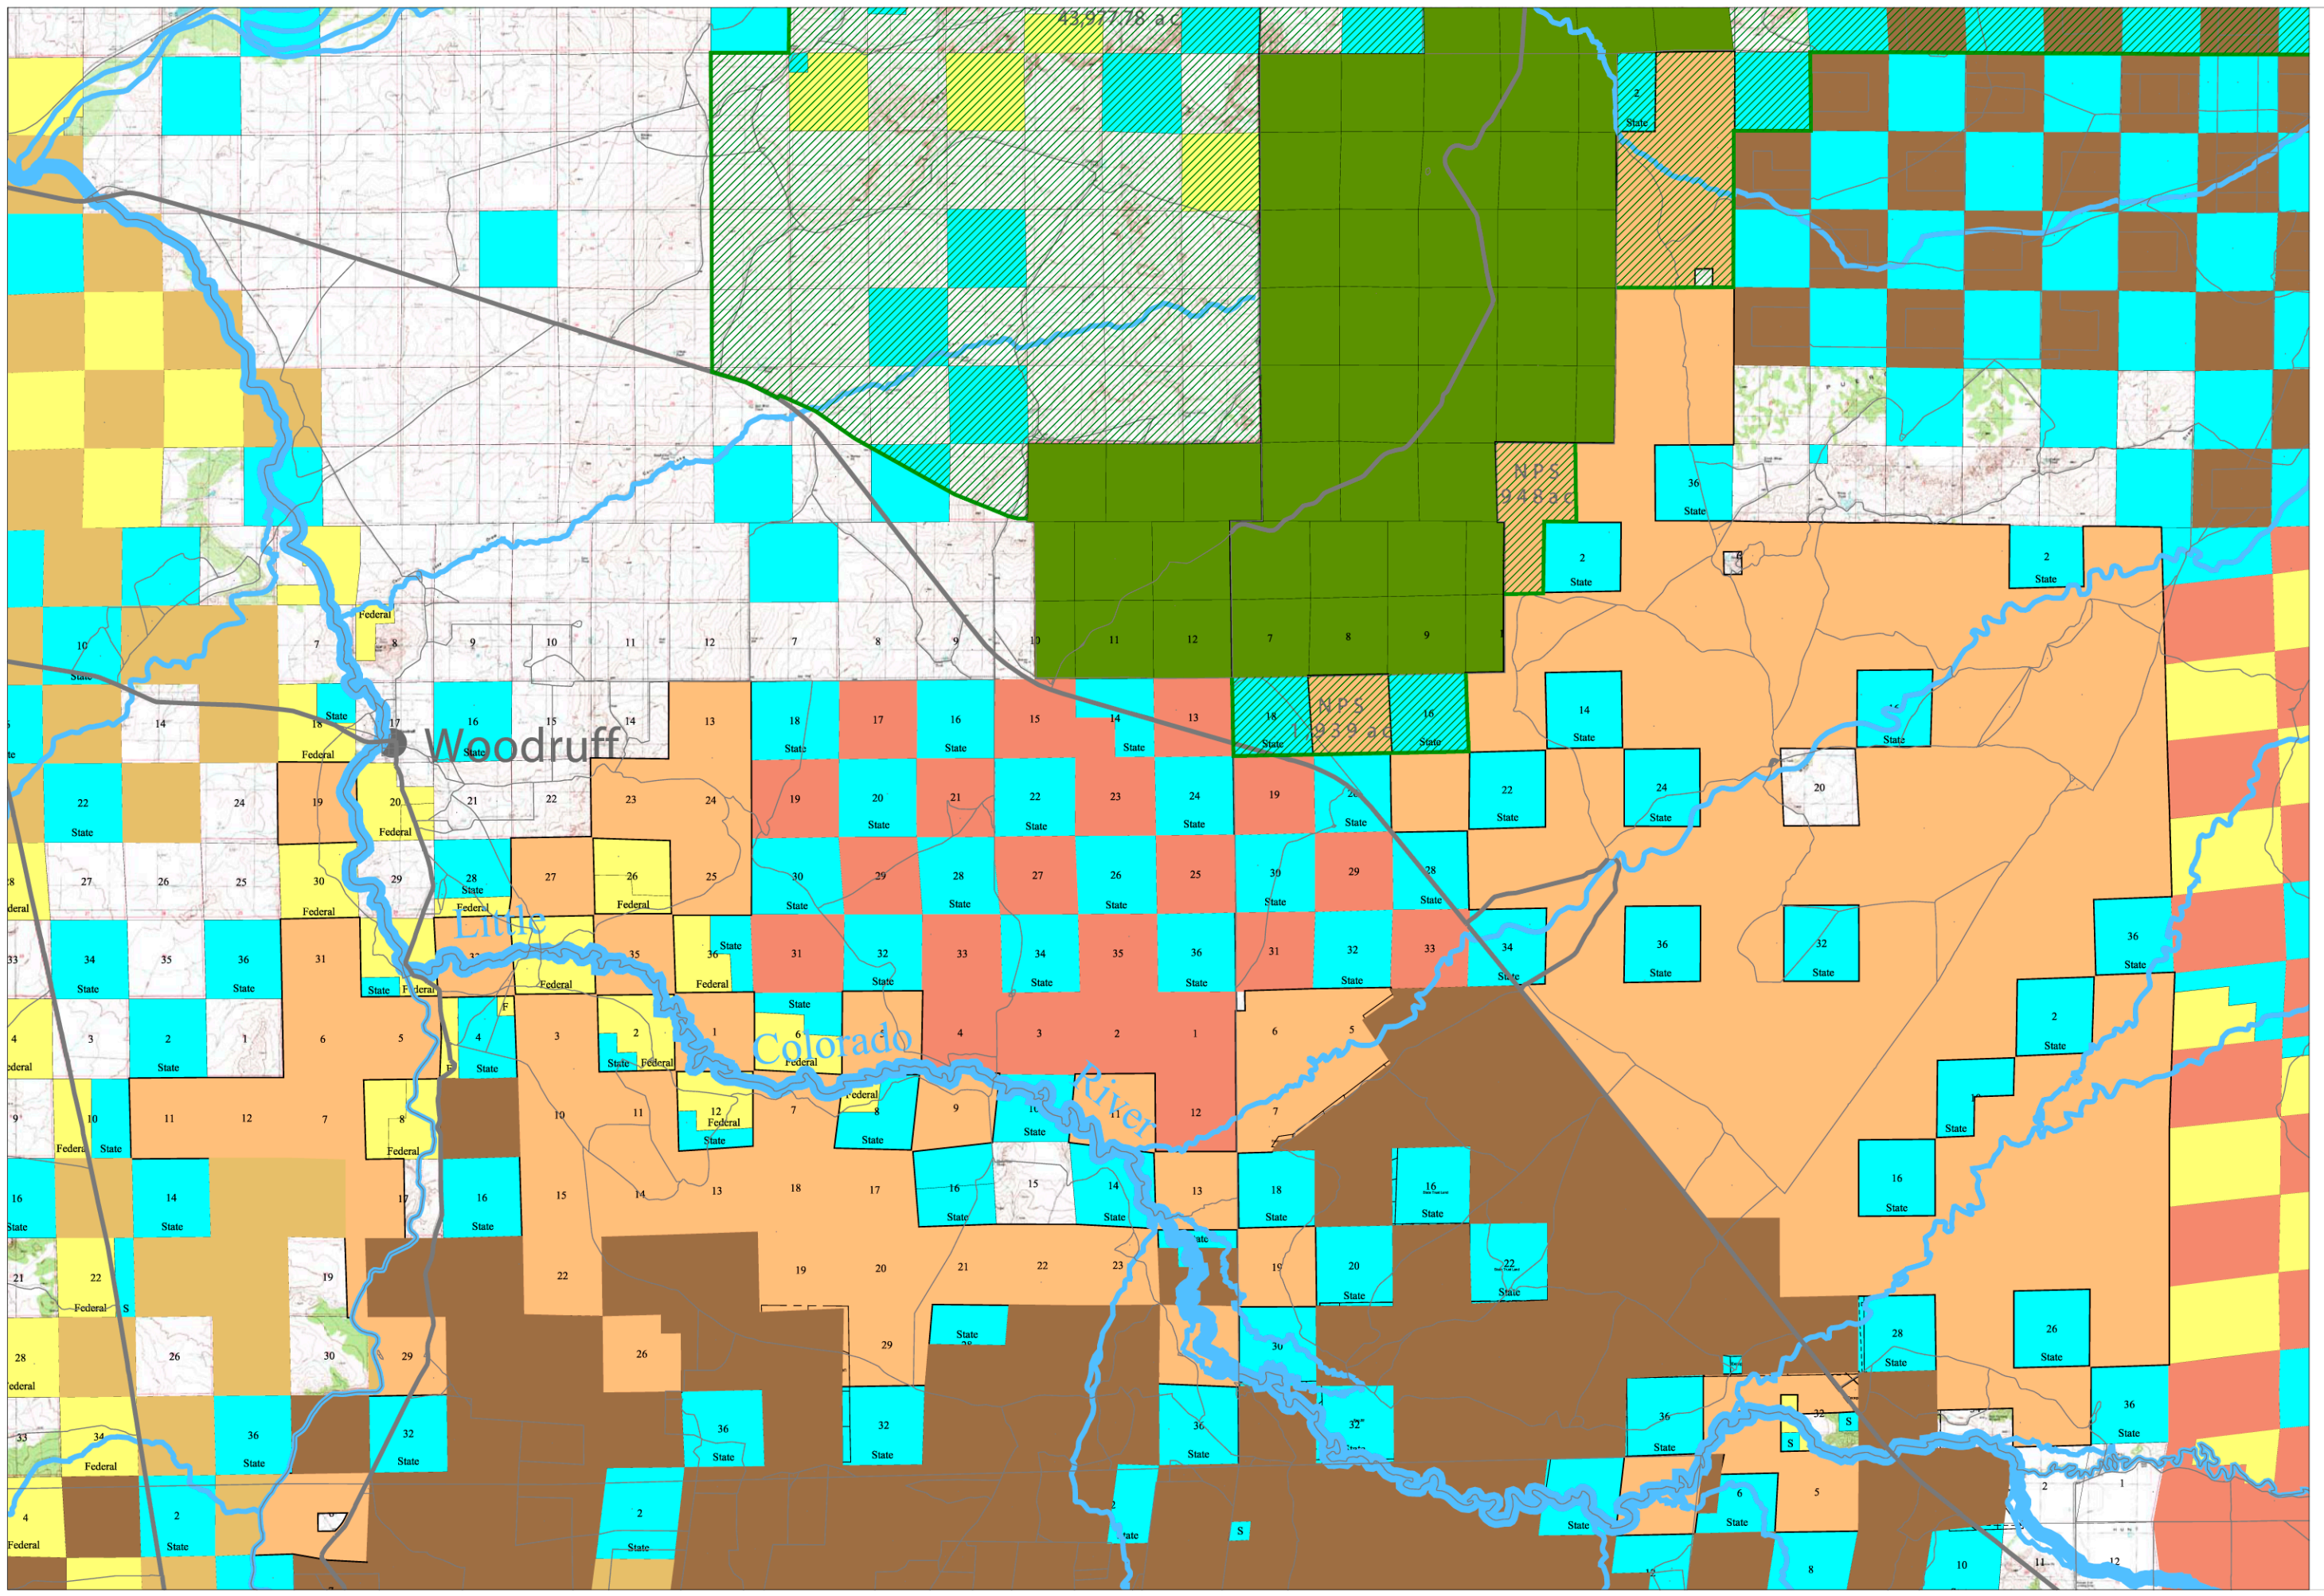

NZ Legacy Ownership

- NZ / Legacy
- Hopi
- Aztec
- Federal
- State
- Subdivided
- PFPN
- PFPN Proposed Expansion