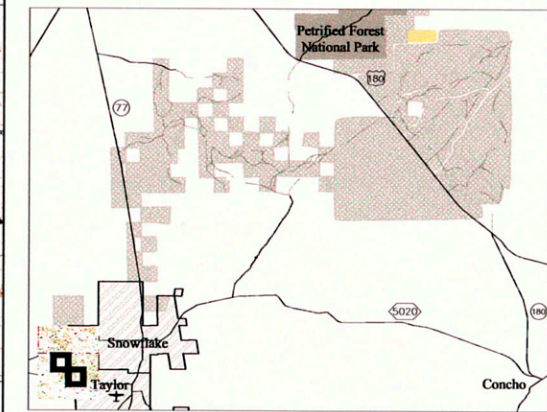

PETRIFIED FOREST NATIONAL PARK

93,940 ac

NZ Legacy

Rock Pasture Character Area

-  Rock Pasture
-  Proposed NZ Circulation
-  Existing Highway
-  NZ Ownership

Context Map

ESPIRITU LOCI
The Spirit of the Place

7272 East Indian School Road Phone 480.481.9100
Suite 472 Facsimile 480.481.9101
Scottsdale AZ 85251 www.EspirituLocoi.com

Scale: 1" = 2,500' and 1" = 5,000'

21 July 2004

The information contained in this graphic has been supplied in whole or in part by the Client and/or their consultants and may have been altered in whole or in part by Espiritu Loci Incorporated at the request of the Client.